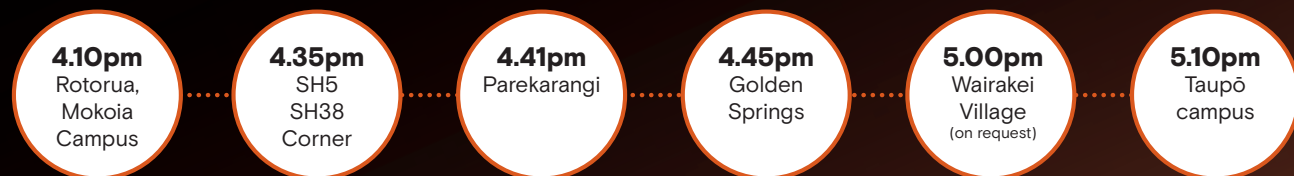

## ROTORUA - TAUPŌ

A (Taupō/Whakatane/Tokoroa) bus service will be available from 18 February 2019 until 29 November 2019 for students with a valid student ID card. The service will be available Monday to Friday excluding public holidays, on the following schedule:

**MORNING**

Morning, from Rotorua to Taupō campus

Morning, from Taupō to Rotorua campus

**AFTERNOON**

Afternoon, from Rotorua to Taupō campus

Afternoon, from Taupō to Rotorua campus

For assistance with bus cards please contact the Information Centre staff at the Mokoia Campus or 07 346 8999.