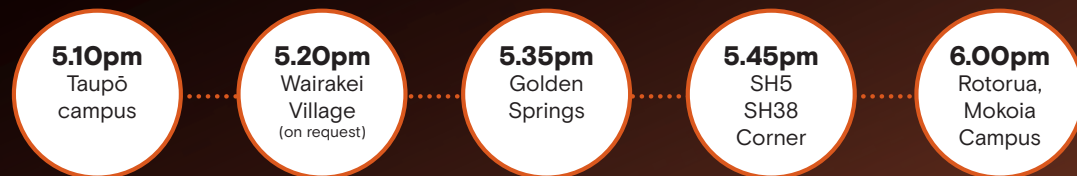

## ROTORUA - TAUPŌ

A (Taupō/Whakatane/Tokoroa) bus service will be available from 18 February 2019 until 29 November 2019 for students with a valid student ID card. The service will be available Monday to Friday excluding public holidays, on the following schedule:

**MORNING**

Morning, from Rotorua to Taupō campus

Morning, from Taupō to Rotorua campus

**AFTERNOON**

Afternoon, from Rotorua to Taupō campus

Afternoon, from Taupō to Rotorua campus

For assistance with bus cards please contact the Information Centre staff at the Mokoia Campus or 07 346 8999.