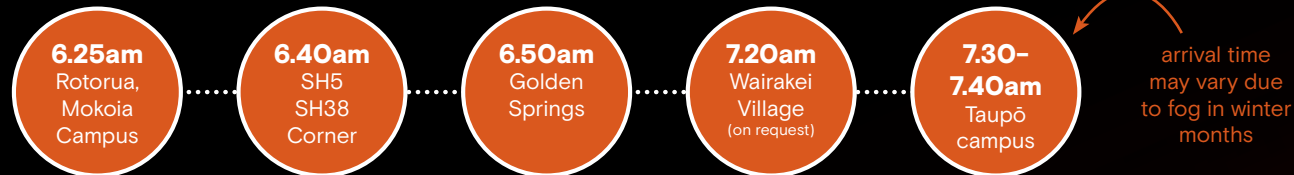

BUS TIMETABLE

ROTORUA - TAUPŌ

A (Taupō/Whakatane/Tokoroa) bus service will be available from 18 February 2019 until 29 November 2019 for students with a valid student ID card. The service will be available Monday to Friday excluding public holidays, on the following schedule:

MORNING

Morning, from Rotorua to Taupō campus