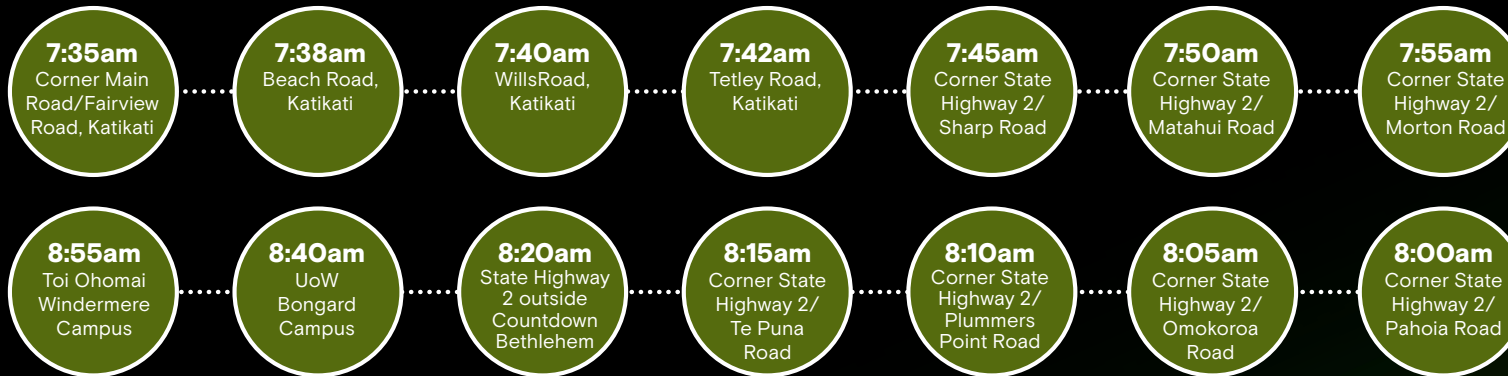

# BUS TIMETABLE

## KATIKATI TO UOW BONGARD CAMPUS & WINDERMERE CAMPUS

A Katikati bus service will be available from 25 February until 29 November 2019 for students with a valid student ID card. The service will be available Monday to Friday excluding public holidays, on the following schedule.

### KATIKATI to UoW Bongard campus & Windermere campus

MORNING

### TOI OHOMAI WINDERMERE CAMPUS to UoW Bongard campus & Katikati

AFTERNOON

For assistance with bus cards please contact the Information Centre staff at the Windermere Campus or 0800 86 46 46.

For assistance with scheduling please contact Uzabus on 0800 892 287.