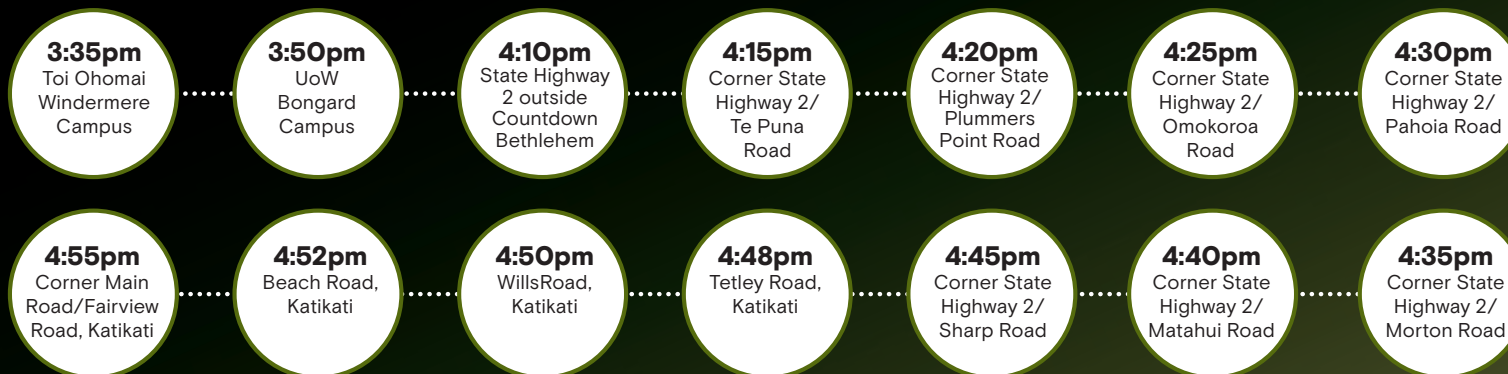

# BUS TIMETABLE

## KATIKATI TO UOW BONGARD CAMPUS & WINDERMERE CAMPUS

A Katikati bus service will be available from 25 February until 29 November 2019 for students with a valid student ID card. The service will be available Monday to Friday excluding public holidays, on the following schedule.

### KATIKATI to UoW Bongard campus & Windermere campus

MORNING

### TOI OHOMAI WINDERMERE CAMPUS to UoW Bongard campus & Katikati

AFTERNOON

For assistance with bus cards please contact the Information Centre staff at the Windermere Campus or 0800 86 46 46.

For assistance with scheduling please contact Uzabus on 0800 892 287.