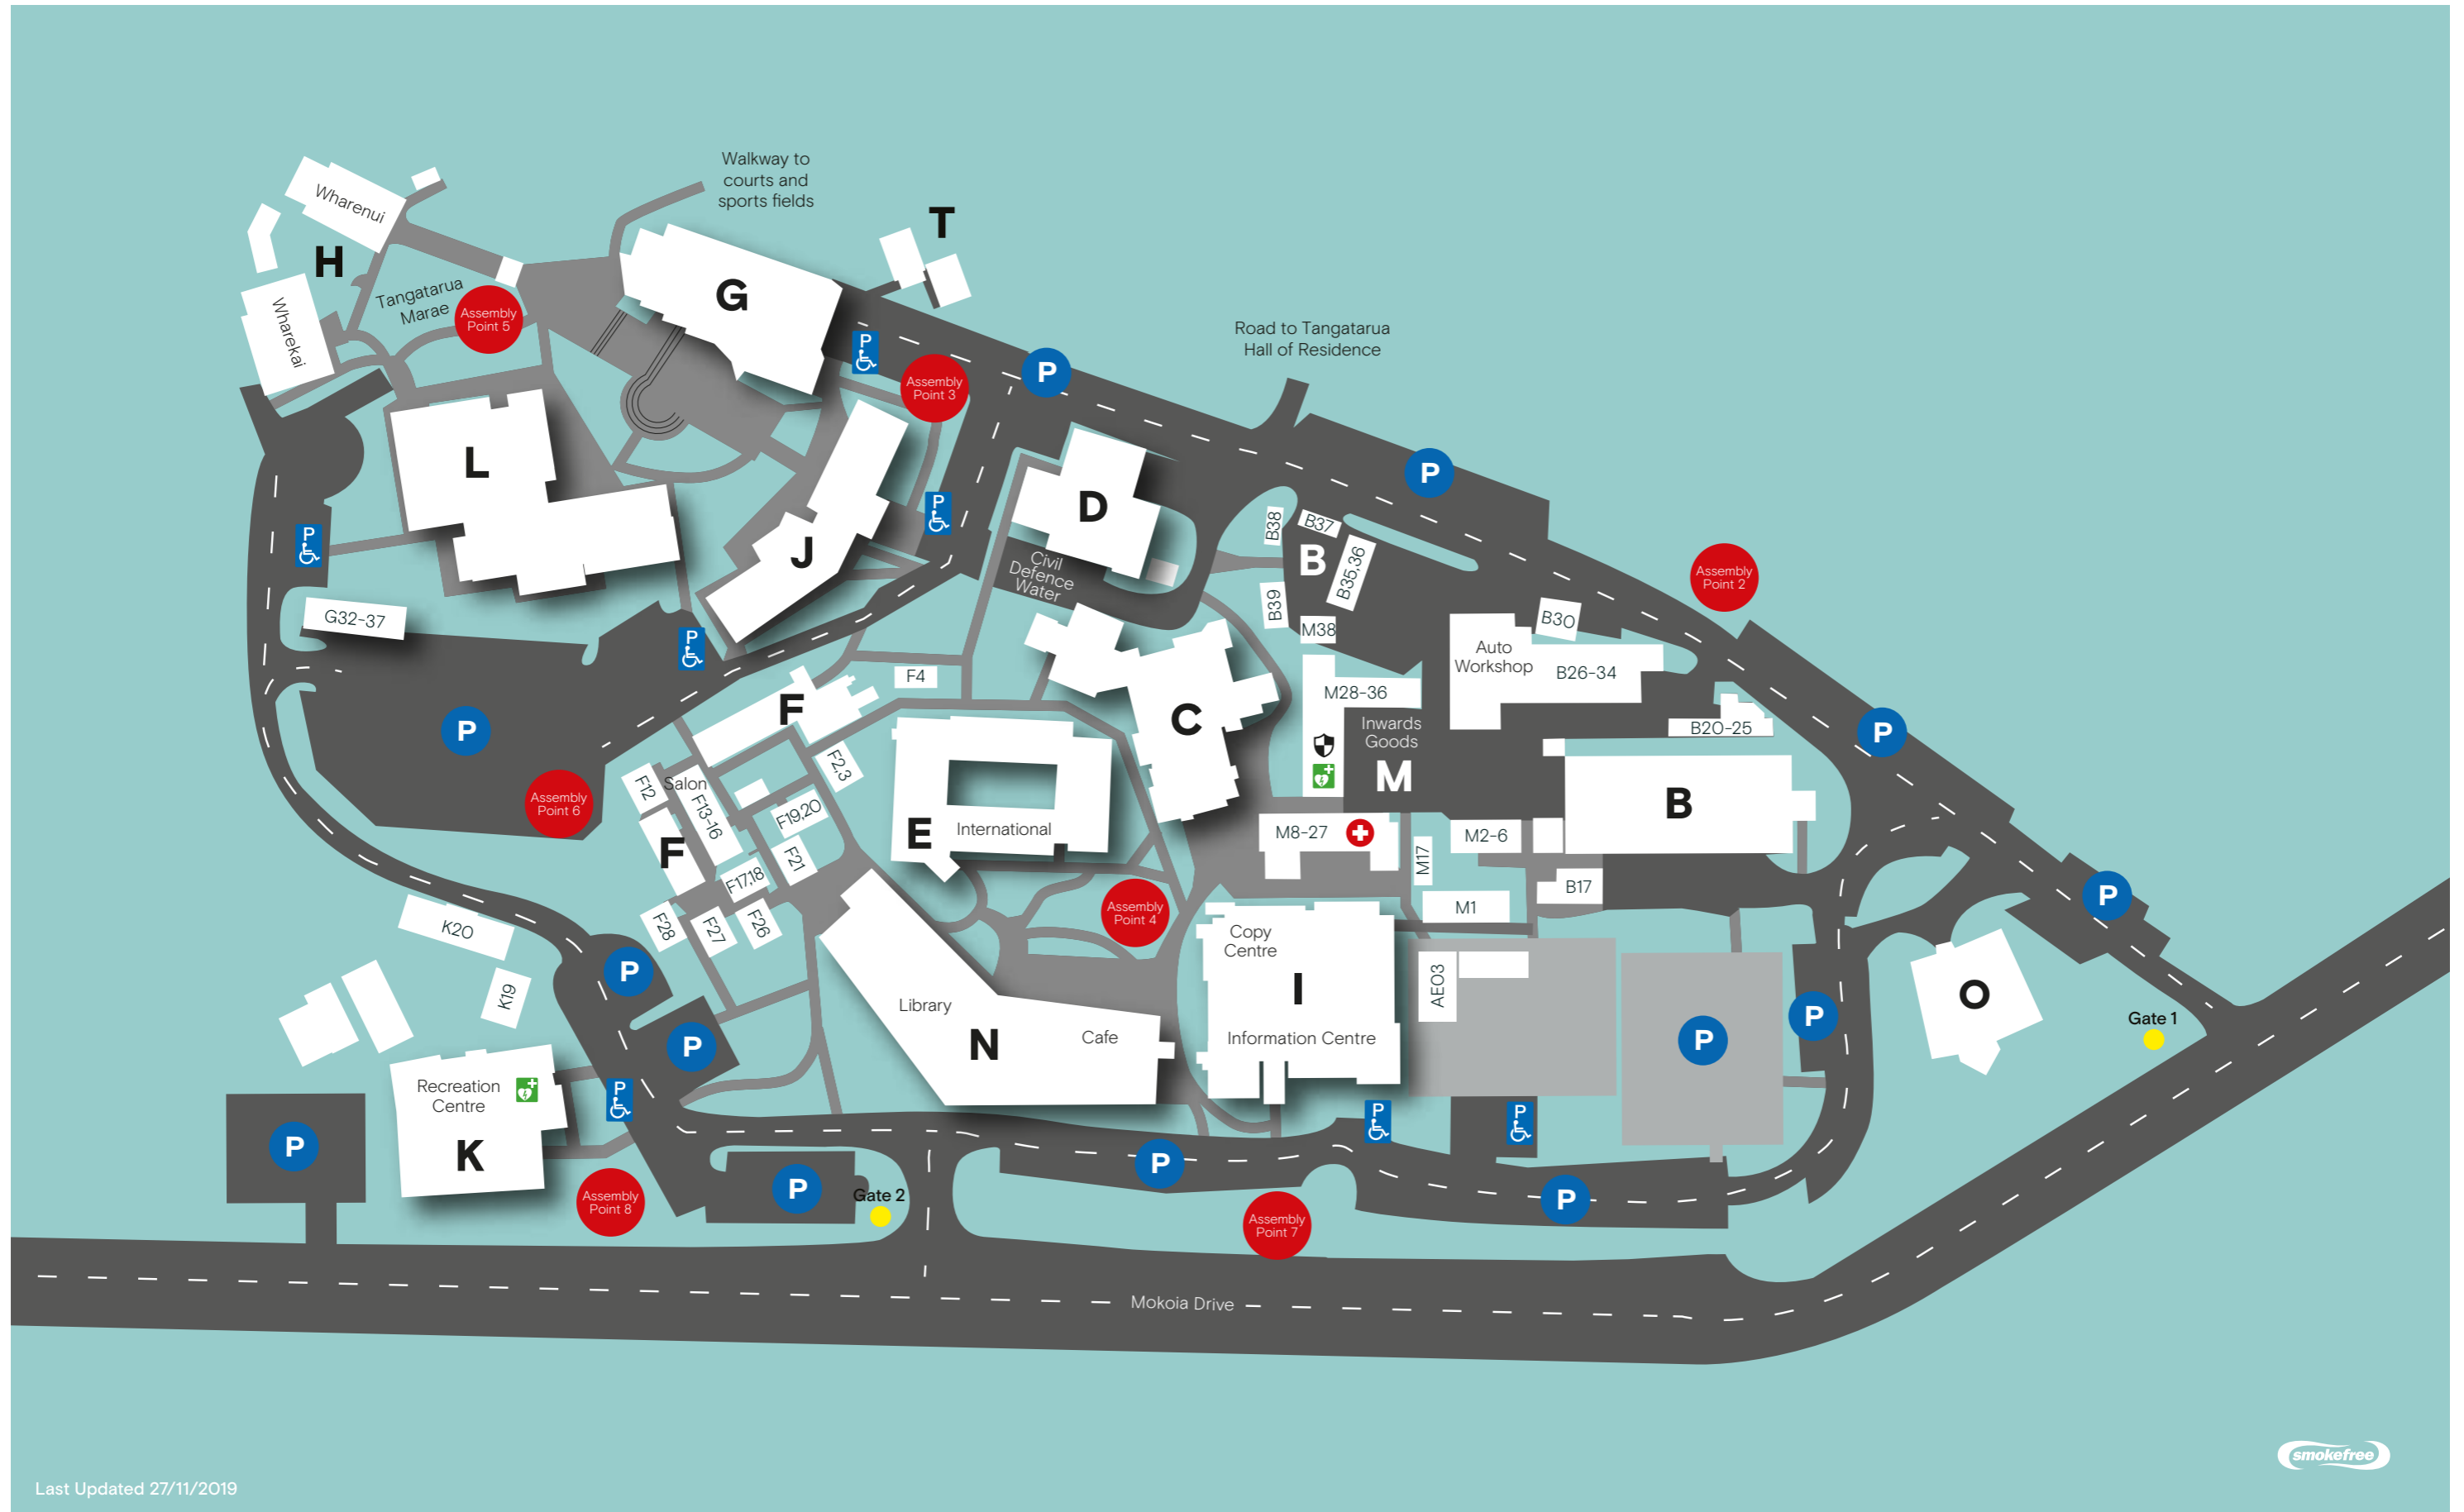

Mokoia Campus Map

Mokoia Campus Map

Rotorua

Mokoia Campus is open to the public Monday through Friday, 8.00am – 5.00pm, except holidays.

Some buildings, such as the library and computer suites have longer hours to accommodate student and staff requirements, or for special, pre-arranged events.

.....

Where to go for...

Counselling services:	Health Centre, M block
Disability assistance:	Health Centre, M block
Enrolment information and assistance:	Information Centre, N Block
Health and first aid:	Health Centre, M block
Learner or computer assistance:	Library Learning Centre, N Block, third floor
Payment of fees:	Cashier, I Block
Your student ID card:	Library Learning Centre, N Block, third floor

Art Gallery	J Block
ATM	N Block
Automotive workshop	B Block
Bus stop	near Recreation Centre
Cashier	I Block
Computer suites	N Block, second floor
Copy Centre	I Block
Hair Salon	F Block
Health Centre	M Block
Information Centre	N Block, ground floor
Kaiwhata Restaurant	C Block
Library Learning Centre	N Block, third floor
Student Cafeteria	N Block, ground floor
Tangatarua Marae	H Block
Academy of Sport	K Block/Recreation Centre
Wharekai	H Block
Security	M Block
International Centre	E Block