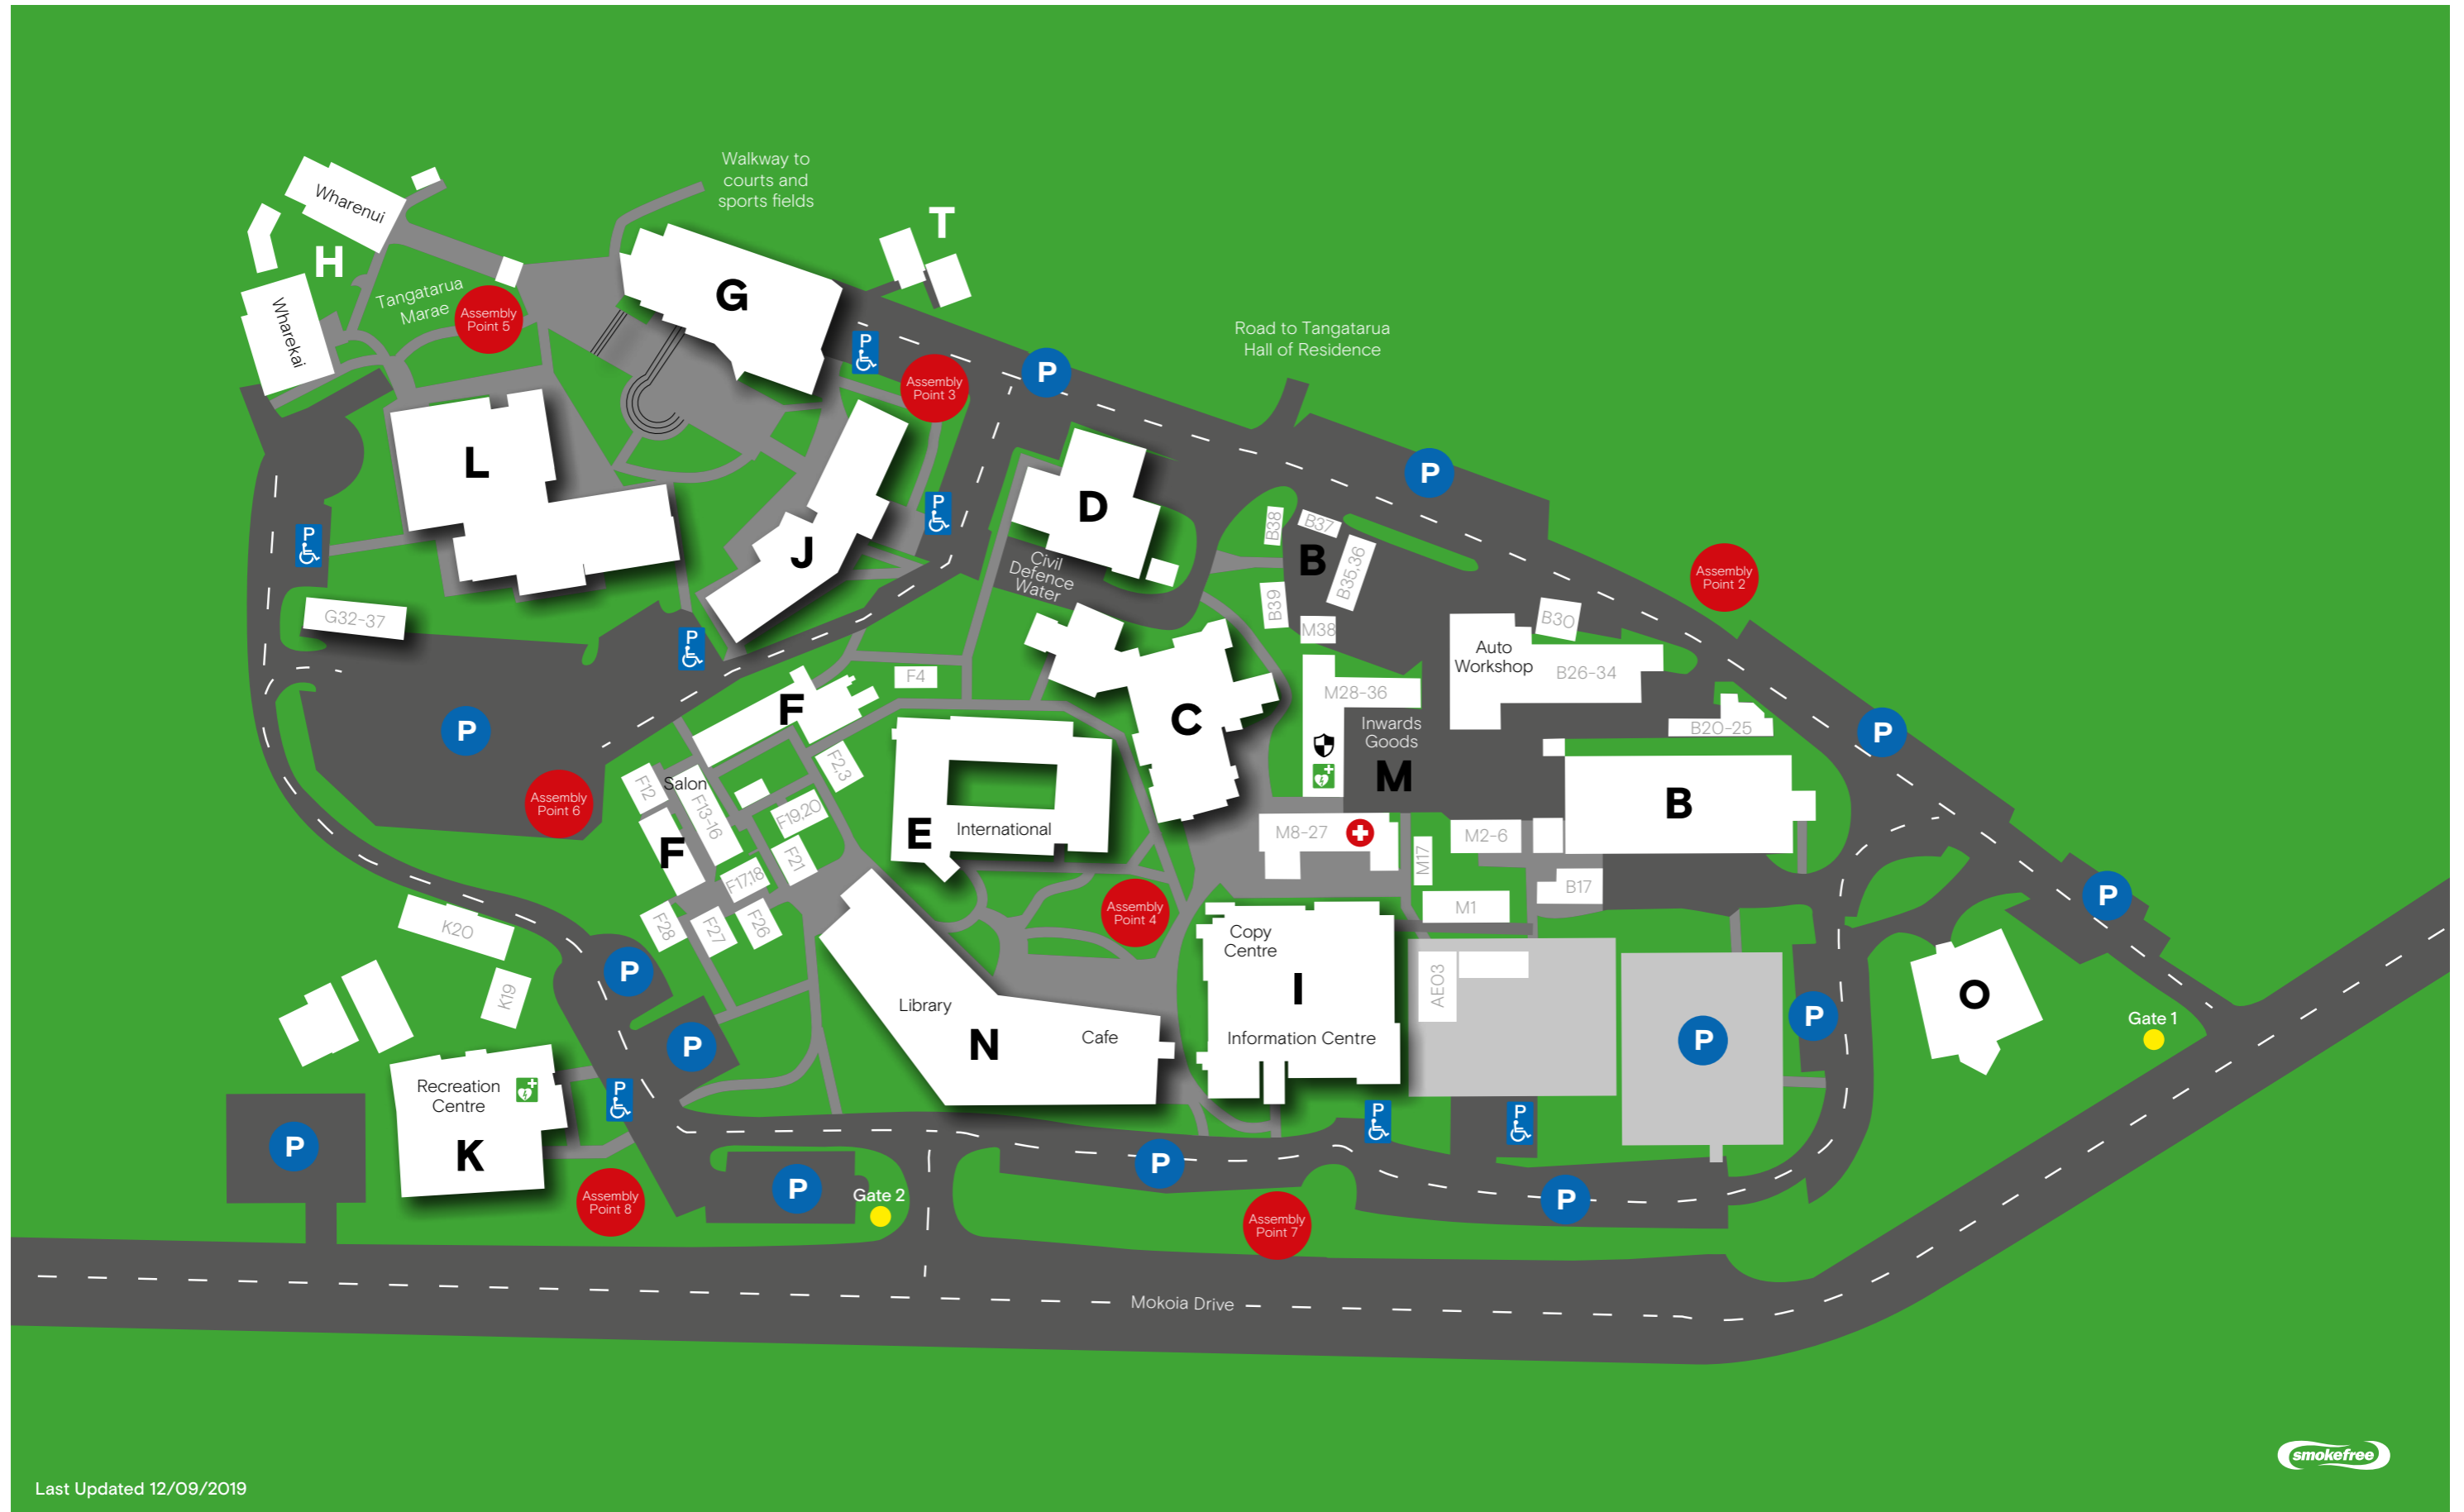

Mokoia Campus Map

Mokoia Campus Map

Rotorua

Mokoia Campus is open to the public Monday through Friday, 8.00am – 5.00pm, except holidays.

Some buildings, such as the library and computer suites have longer hours to accommodate student and staff requirements, or for special, pre-arranged events.

.....

Where to go for...

Counselling services:	Health Centre, M block
Disability assistance:	Health Centre, M block
Enrolment information and assistance:	Information Centre, N Block
Health and first aid:	Health Centre, M block
Learner or computer assistance:	Library Learning Centre, N Block, third floor
Payment of fees:	Cashier, I Block
Your student ID card:	Library Learning Centre, N Block, third floor

Art Gallery	J Block
ATM	N Block
Automotive workshop	B Block
Bus stop	near Recreation Centre
Cashier	I Block
Computer suites	N Block, second floor
Copy Centre	I Block
Hair Salon	F Block
Health Centre	M Block
Information Centre	N Block, ground floor
Kaiwhata Restaurant	C Block
Library Learning Centre	N Block, third floor
Student Cafeteria	N Block, ground floor
Tangatarua Marae	H Block
Academy of Sport	K Block/Recreation Centre
Wharekai	H Block
Security	M Block
International Centre	E Block