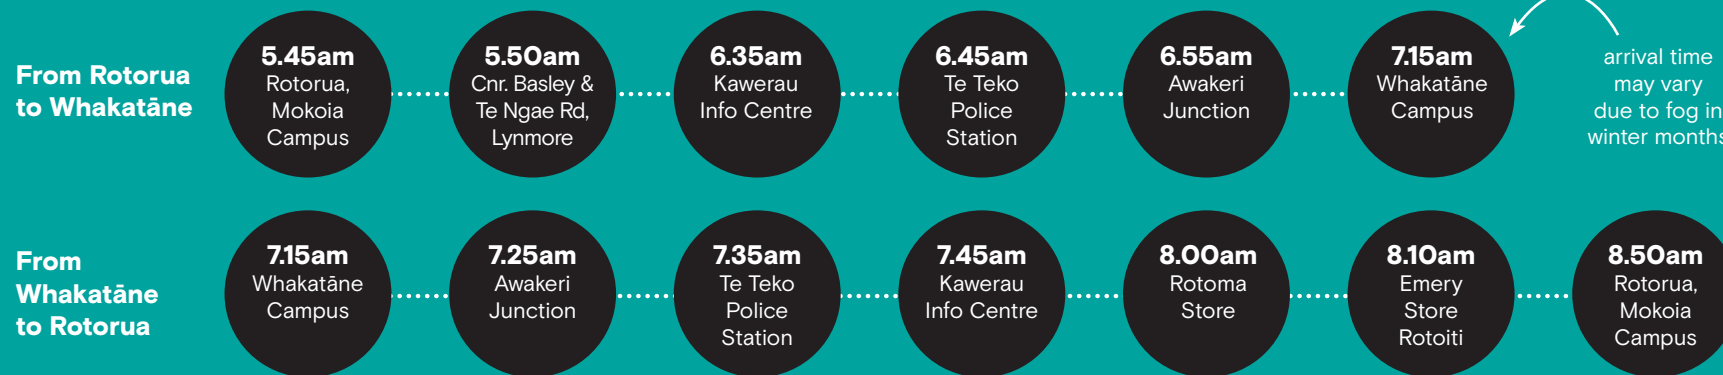

Bus Timetable

Whakatāne to Rotorua

A Whakatāne to Rotorua bus service will be available from 15 February 2021 to 26 November 2021 for students with a valid student ID card. The service will be available Monday to Friday excluding public holidays, on the following schedule.

Morning

Afternoon