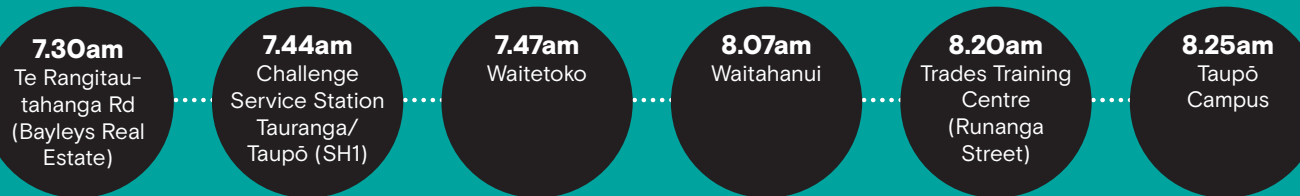

Bus Timetable

Tūrangi to Taupō

A Tūrangi to Taupō bus service will be available from Monday, 3 May 2021 for students with a valid student ID card. This service will be re-evaluated at the end of each Semester. The service will be available Monday to Thursday excluding public holidays and Toi Ohomai holidays, on the following schedule.

Morning

From Tūrangi
to Taupō

Afternoon

From Taupō
to Tūrangi

For any queries or assistance with bus scheduling please contact the Information Centre at your campus, or 0800 86 46 46