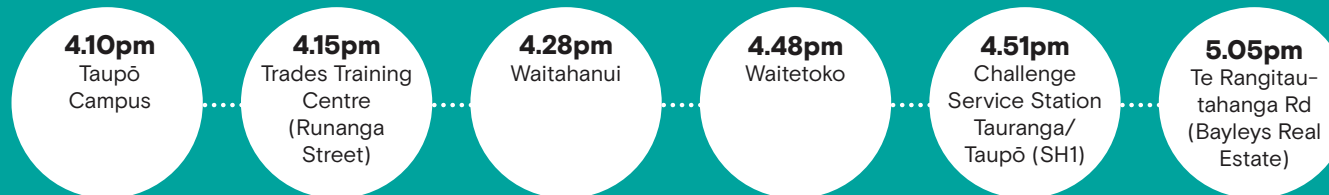

Bus Timetable

Tūrangi to Taupō

A Tūrangi to Taupō bus service will be available from Monday, 3 May 2021 for students with a valid student ID card. This service will be re-evaluated at the end of each Semester. The service will be available Monday to Thursday excluding public holidays and Toi Ohomai holidays, on the following schedule.

Morning

From Tūrangi
to Taupō

Afternoon

From Taupō
to Tūrangi

For any queries or assistance with bus scheduling please contact the Information Centre at your campus, or 0800 86 46 46