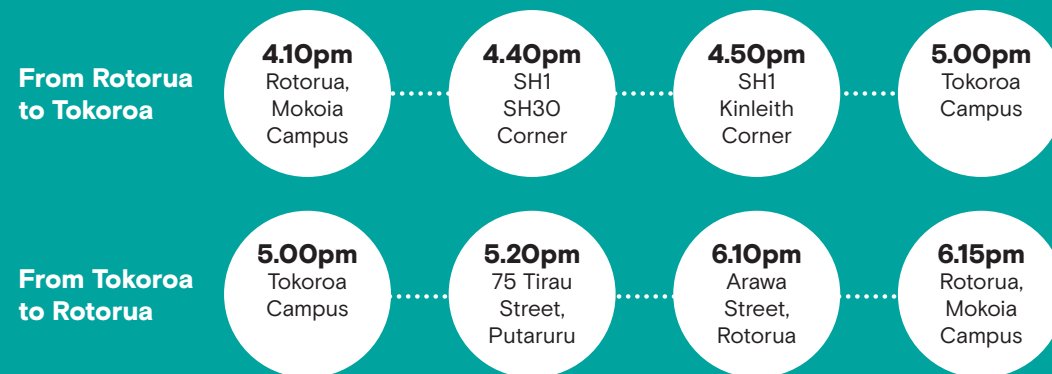

Bus Timetable

Tokoroa to Rotorua

A Tokoroa to Rotorua bus service will be available from 15 February 2021 to 26 November 2021 for students with a valid student ID card. The service will be available Monday to Friday excluding public holidays, on the following schedule.

Morning

Afternoon

For assistance with bus cards please contact the Information Centre staff at the Mokoia Campus or 07 346 8999.