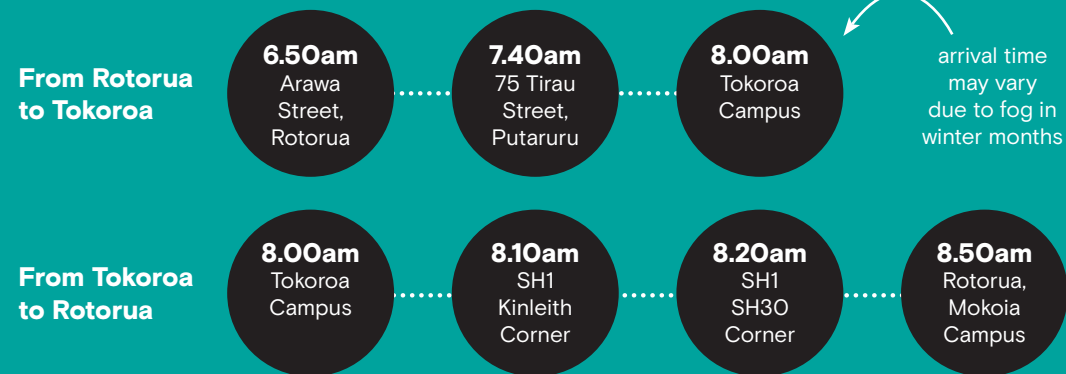

Bus Timetable

Tokoroa to Rotorua

A Tokoroa to Rotorua bus service will be available from 15 February 2021 to 26 November 2021 for students with a valid student ID card. The service will be available Monday to Friday excluding public holidays, on the following schedule.

Morning

Afternoon

For assistance with bus cards please contact the Information Centre staff at the Mokoia Campus or 07 346 8999.