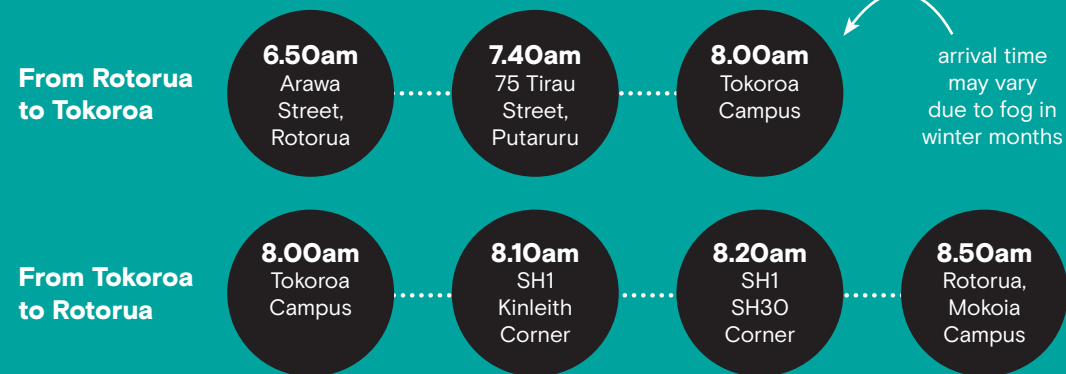

Bus Timetable

Tokoroa to Rotorua

A Tokoroa to Rotorua bus service will be available from 15 February 2021 to 26 November 2021 for students with a valid student ID card. The service will be available Monday to Friday excluding public holidays, on the following schedule.

Morning

Afternoon

For assistance with bus cards please contact the Information Centre staff at the Mokoia Campus or 07 346 8999.

For assistance with scheduling please contact Ritchies Buses on 07 347 0098 or after hours 021 444 871.