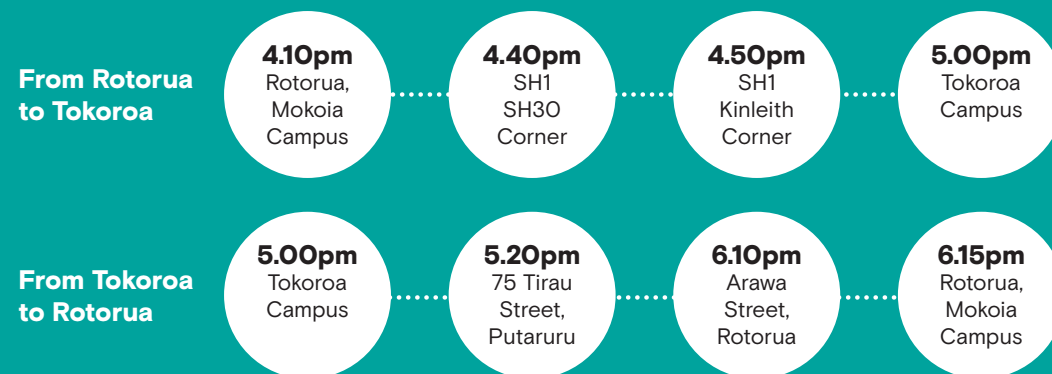

Bus Timetable

Tokoroa to Rotorua

A Tokoroa to Rotorua bus service will be available from 15 February 2021 to 26 November 2021 for students with a valid student ID card. The service will be available Monday to Friday excluding public holidays, on the following schedule.

Morning

Afternoon

For assistance with bus cards please contact the Information Centre staff at the Mokoia Campus or 07 346 8999.

For assistance with scheduling please contact Ritchies Buses on 07 347 0098 or after hours 021 444 871.