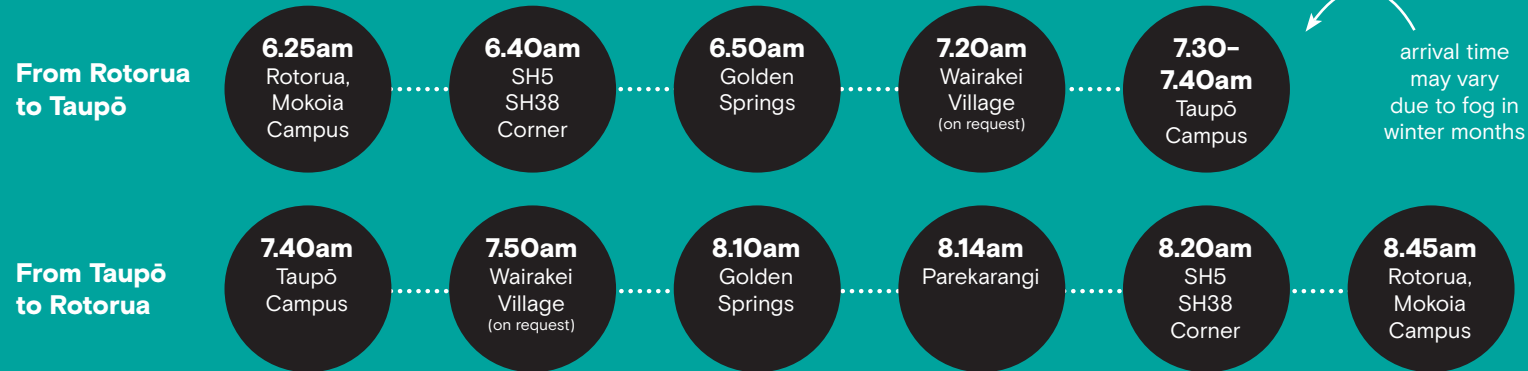

Bus Timetable

Taupō to Rotorua

A Taupō to Rotorua bus service will be available from 15 February 2021 to 26 November 2021 for students with a valid student ID card. The service will be available Monday to Friday excluding public holidays, on the following schedule.

Morning

Afternoon

For assistance with bus cards please contact the Information Centre staff at the Mokoia Campus or 07 346 8999.