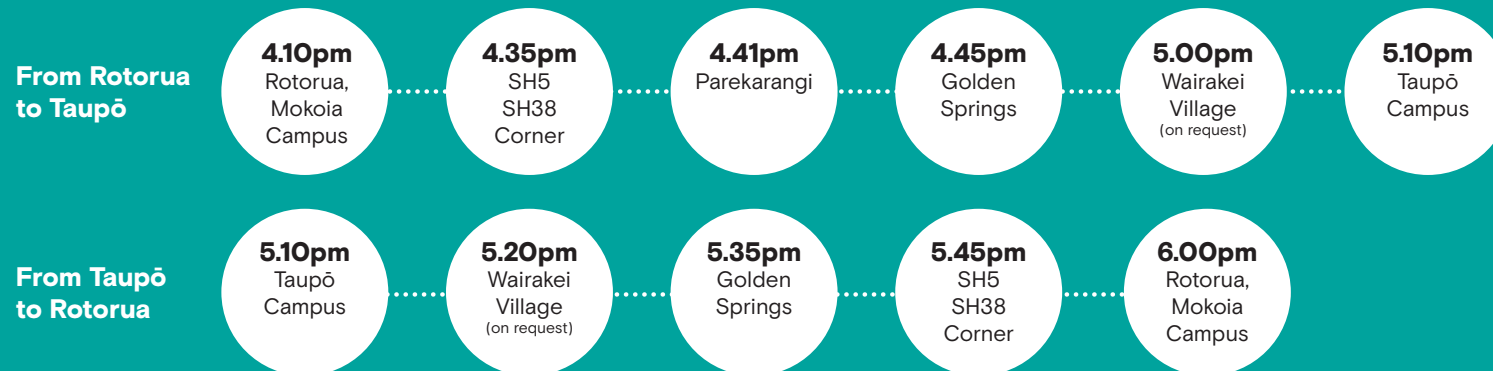

Bus Timetable

Taupō to Rotorua

A Taupō to Rotorua bus service will be available from 15 February 2021 to 26 November 2021 for students with a valid student ID card. The service will be available Monday to Friday excluding public holidays, on the following schedule.

Morning

Afternoon

For assistance with bus cards please contact the Information Centre staff at the Mokoia Campus or 07 346 8999.