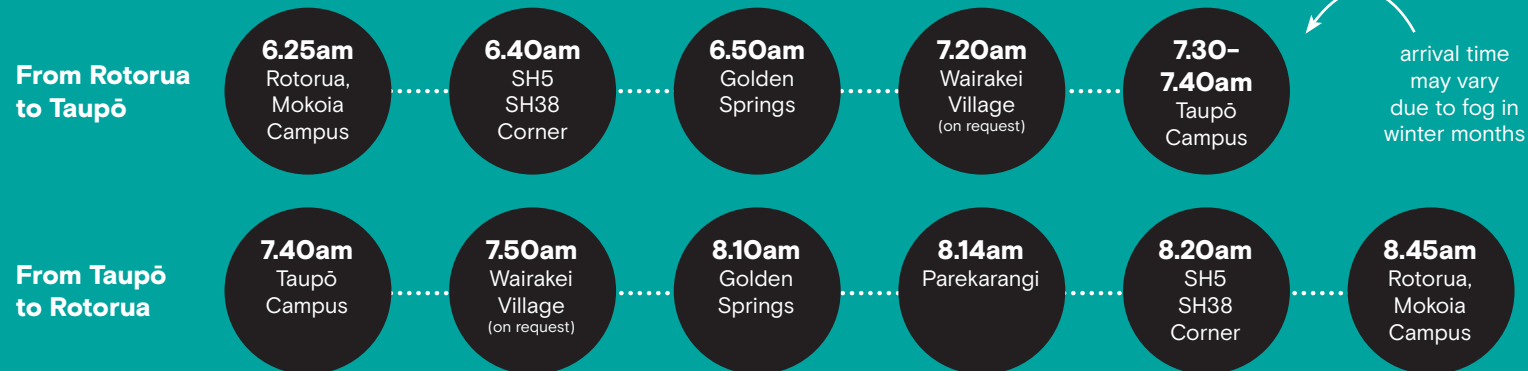

Bus Timetable

Taupō to Rotorua

A Taupō to Rotorua bus service will be available from 15 February 2021 to 26 November 2021 for students with a valid student ID card. The service will be available Monday to Friday excluding public holidays, on the following schedule.

Morning

Afternoon

For assistance with bus cards please contact the Information Centre staff at the Mokoia Campus or 07 346 8999.

For assistance with scheduling please contact Ritchies Buses on 07 347 0098 or after hours 021 444 871.